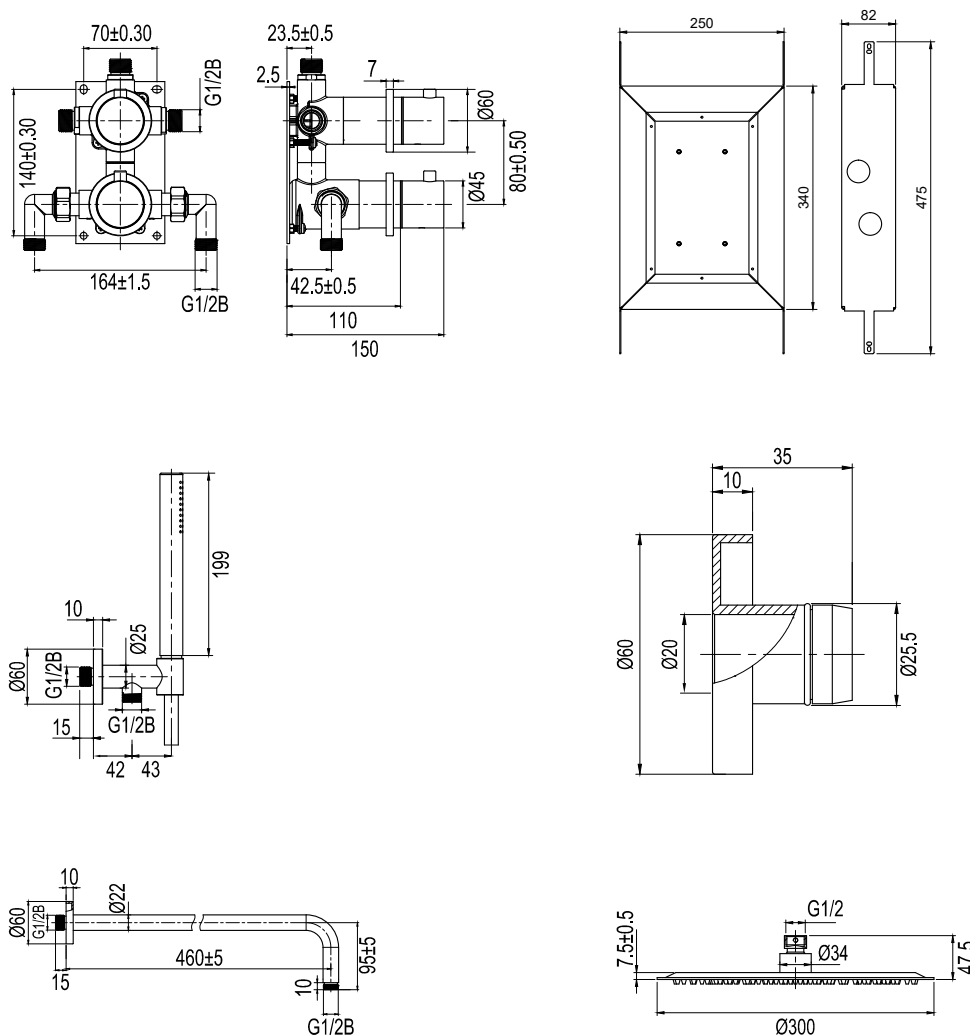

Technische Daten:

Wandmontierter Kopfbrausenhalter: CC 460 mm (der endgültige Abstand des Kopfbrausenhalters von der Wand hängt von der Dicke der Fliesen und der Sperrschicht ab) | Kopfbrause: Ø300 mm | Duschschlauch: 1,5 m

SCANDTAP
BATHROOM CONCEPTS

Scandtap AB, Olofsdalsvägen 21, 302 41 Halmstad, Sweden
info@scandtap.com, www.scandtap.com

Typgodkännande
Nr: 1786-1787

EN

Built-in thermostatic mixer with elegant slimline details. Concealed installation behind the wall gives the bathroom a harmonious, minimalist look. Includes a thin, wide, wall-mounted ceiling shower head and a cylindrical hand shower that delivers a soft, comfortable, wide jet. Timeless design combined with Scandinavian style. • Two functions: Ceiling shower and hand shower • Made of stainless steel • Approved by SINTEF and KIWA • Two separate levers for adjusting temperature and water pressure • Wall-mounted ceiling shower head • Tiltable ceiling shower head • Anti-twist hose • Anti-limescale feature allows easy cleaning of the ceiling shower head and hand shower even if the water is hard • Reliable thermostat that is also resistant to hard water • Supplied with certified Scandtap Box 1 installation box in stainless steel, which protects against water leakage behind wall • Supplied with cover in matching colour for the leak indicator

Technical data:

Wall-mounted ceiling shower bracket: CC 460 mm (the ceiling shower bracket's ultimate protrusion from the wall depends on the thickness of the tiles and the sealing layer) | Ceiling shower head: Ø300 mm | Shower hose: 1.5 m

Mått / Dimensjoner / Måle / Mitat / Abmessungen / Dimensions

SCANDTAP

BATHROOM CONCEPTS

Scandtap AB, Olofsdalsvägen 21, 302 41 Halmstad, Sweden
info@scandtap.com, www.scandtap.com

Typgodkännande
Nr: 1786-1787